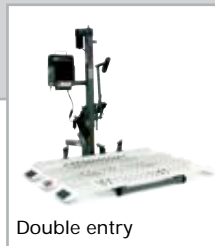

Pride SilverStar Lifts & Ramps

- Backpacker™ Plus
- Scooter double entry
- Full Platform
- Silver Boom 300
- Backpacker™ MV

These lifts are compatible with the Celebrity® X.

The information contained herein is correct at the time of publication; we reserve the right to alter specifications without prior notice. Speed & range vary with user weight, terrain type, battery charge, battery condition and tire pressure.

800-800-8586 (US) • 888-570-1113 (Canada) • www.pridemobility.com

Pride®

Mobility Products Corp.