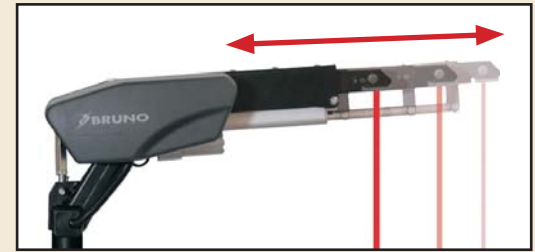

Curb-Sider[®]

*Superior Performance.
Amazingly Compact.
Easy To Use.*

Curb-Sider[®] Vehicle Lift

The Essence of Form and Function

- **Effortless loading** from behind the bumper or curbside makes the Curb-Sider the king of convenience.
- The **powerful lifting capacity** is the hallmark of the Curb-Sider. Virtually every mobility device can be handled, with a lifting capacity of 400 lbs./181 kgs.
- The **compact beauty** of the Curb-Sider is enhanced by its **automotive styling** and scratch resistant black textured finish that gracefully compliment your vehicle and requires a **minimal amount of space**.
- The Curb-Sider's **modularity** is renowned. Hundreds of sub bases and docking devices, and the new Adjustable Sub Base, mean this magnificent unit can fit into scores of vehicles.
- An easy-to-operate **Fold-Down Lift Head** allows partial 3rd row seating access or cargo space (where applicable) and improved driver visibility when a mobility device is not present. Optional quick release pins make this a snap.
- The elegantly styled Curb-Sider has been redesigned with the industry exclusive **Direct Gear Drive Technology** for unmatched performance.

IMPORTANT: Contact your factory trained Bruno dealer for specific details on your vehicle!

Direct Gear Drive Technology – absence of chains means no slipping and virtually maintenance-free operation.

The Telescoping Lift Head, on the Model VSL-6900, provides additional extension to address protruding bumpers, especially when handling larger mobility devices.